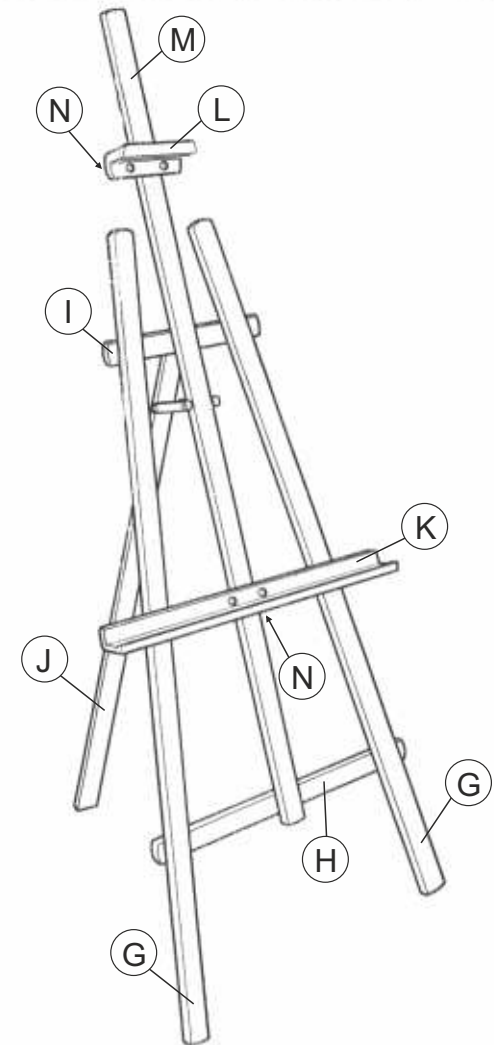

**ASSEMBLY INSTRUCTION
EASEL SZ1**